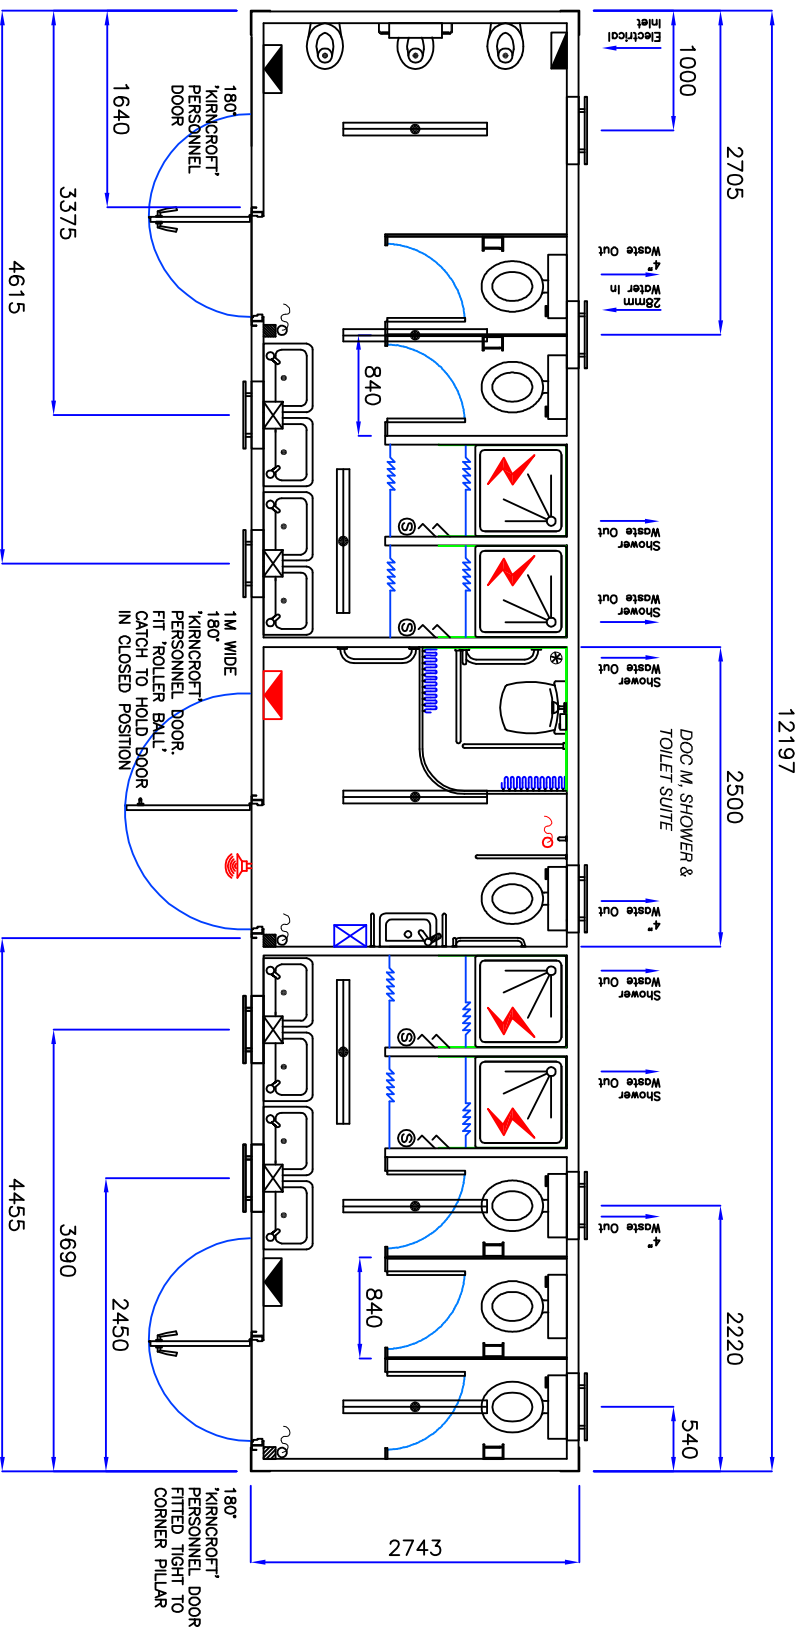

FLAT SIDED CONSTRUCTION

LEGEND

	3 Phase Distribution Board
	Pull Switch
	4" Vapour Proof Light
	Thermostat/Spur
	Coat-Hooks
	Instant Electric Shower
	Shower Curtain
	Shower Pull Switch
	1kW Downflow Heater
	IPX Rated, 1kW Downflow Heater
	2kW Silre Water Storage Heater
	Undersink Water Heater
	Audio/Visual Alarm

****PLEASE NOTE****
 28mm MAINS WATER SUPPLY REQUIRED.
 3 PHASE POWER SUPPLY REQUIRED.
 HI LEVEL WINDOW C/W OPAQUE GLASS & SECURE STEEL GUARD.

LINING DETAILS

WALLS	EGB2006 & INSULATED SHOWERS LINED WITH 'AMARI' WHITE PLASTIC
CEILING	MONO WHITE & INSULATED
TRIMS	WHITE PLASTIC
FLOOR	NON SLIP VINYL THROUGHOUT

A	25/08/10	First Issue
REV.	DATE	DETAILS
APPROVAL BOX		
Name:	Signature:	
Position:	Date:	
DRAWN	JT	DATE 25/08/10

Title:
 Mac Containers
 40'x9' – Toilet/Shower Unit

Dwg. No.
 MAC_4009TSD01